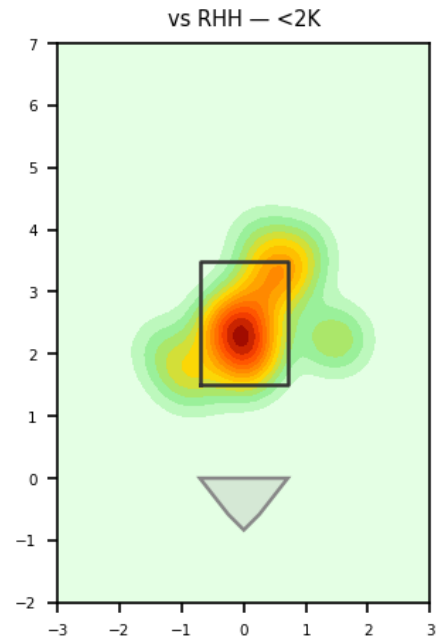

Esmil Rogers

AGU_VER | Right | 2026-04-16 to 2026-04-22

Pitching Profile

Pitch Type	Count	%	Avg Velo	Max Velo	Avg Spin	IVB	HB	Ext	Whiff%
Four-Seam	27	36.0%	88.1	89.7	2350.0	15.9	7.9	5.9	-
Slider	22	29.3%	80.4	83.1	2427.0	3.9	-4.2	5.2	-
Changeup	12	16.0%	83.2	87.9	1777.0	11.8	12.6	5.9	33.3%
Curveball	11	14.7%	73.4	74.3	2776.0	-12.8	-12.3	4.9	75.0%
Sinker	3	4.0%	87.7	88.7	2315.0	13.7	14.1	5.9	-

Movement Profile

Location Density

Location by Pitch Type & Count

Location by Handedness & Count

Splits vs LHH

Pitch	Count	%	Velo	Spin	IVB	HB	Whiff%
Four-Seam	19	42.2%	88.1	2352.0	15.9	8.2	-
Changeup	11	24.4%	82.7	1729.0	12.0	12.1	33.3%
Slider	9	20.0%	80.6	2426.0	4.0	-3.7	-
Curveball	6	13.3%	73.3	2794.0	-12.8	-12.9	66.7%

Splits vs RHH

Pitch	Count	%	Velo	Spin	IVB	HB	Whiff%
Slider	13	43.3%	80.2	2428.0	3.8	-4.6	-
Four-Seam	8	26.7%	88.0	2346.0	16.0	7.3	-
Curveball	5	16.7%	73.5	2754.0	-12.8	-11.4	100.0%
Sinker	3	10.0%	87.7	2315.0	13.7	14.1	-
Changeup	1	3.3%	87.9	2305.0	10.4	18.0	-