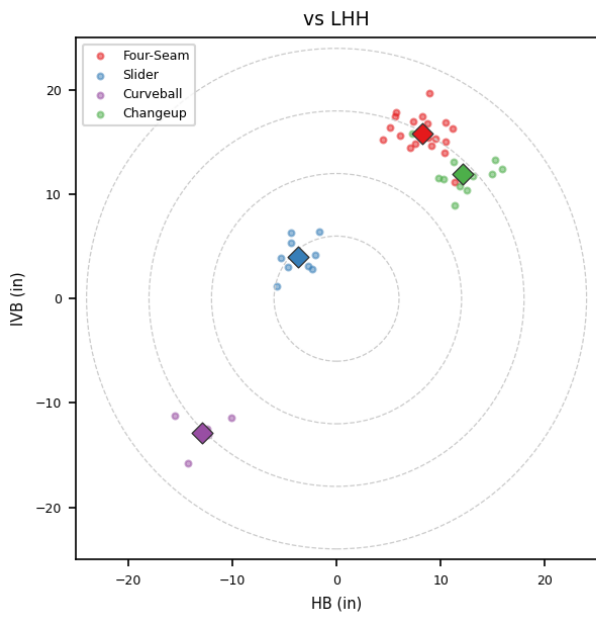

Esmil Rogers

AGU_VER | Right | 2026-04-16 to 2026-04-22

Pitching Profile

Pitch Type	Count	%	Avg Velo	Max Velo	Avg Spin	IVB	HB	Ext	Whiff%
Four-Seam	27	36.0%	88.1	89.7	2350.0	15.9	7.9	5.9	-
Slider	22	29.3%	80.4	83.1	2427.0	3.9	-4.2	5.2	-
Changeup	12	16.0%	83.2	87.9	1777.0	11.8	12.6	5.9	33.3%
Curveball	11	14.7%	73.4	74.3	2776.0	-12.8	-12.3	4.9	75.0%
Sinker	3	4.0%	87.7	88.7	2315.0	13.7	14.1	5.9	-

Movement Profile

Location Density

Location by Pitch Type & Count

Location by Handedness & Count

Splits vs LHH

Pitch	Count	%	Velo	Spin	IVB	HB	Whiff%
Four-Seam	19	42.2%	88.1	2352.0	15.9	8.2	-
Changeup	11	24.4%	82.7	1729.0	12.0	12.1	33.3%
Slider	9	20.0%	80.6	2426.0	4.0	-3.7	-
Curveball	6	13.3%	73.3	2794.0	-12.8	-12.9	66.7%

Splits vs RHH

Pitch	Count	%	Velo	Spin	IVB	HB	Whiff%
Slider	13	43.3%	80.2	2428.0	3.8	-4.6	-
Four-Seam	8	26.7%	88.0	2346.0	16.0	7.3	-
Curveball	5	16.7%	73.5	2754.0	-12.8	-11.4	100.0%
Sinker	3	10.0%	87.7	2315.0	13.7	14.1	-
Changeup	1	3.3%	87.9	2305.0	10.4	18.0	-