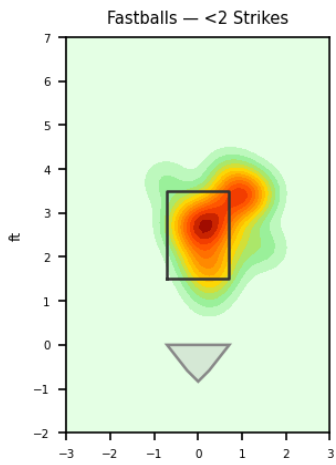

Movement Profile

Location Density

Location by Pitch Type & Count

Location by Handedness & Count

Splits vs LHH

Pitch	Count	%	Velo	Spin	IVB	HB	Whiff%
Four-Seam	19	42.2%	88.1	2352.0	15.9	8.2	-
Changeup	11	24.4%	82.7	1729.0	12.0	12.1	33.3%
Slider	9	20.0%	80.6	2426.0	4.0	-3.7	-
Curveball	6	13.3%	73.3	2794.0	-12.8	-12.9	66.7%

Splits vs RHH

Pitch	Count	%	Velo	Spin	IVB	HB	Whiff%
Slider	13	43.3%	80.2	2428.0	3.8	-4.6	-
Four-Seam	8	26.7%	88.0	2346.0	16.0	7.3	-
Curveball	5	16.7%	73.5	2754.0	-12.8	-11.4	100.0%
Sinker	3	10.0%	87.7	2315.0	13.7	14.1	-
Changeup	1	3.3%	87.9	2305.0	10.4	18.0	-