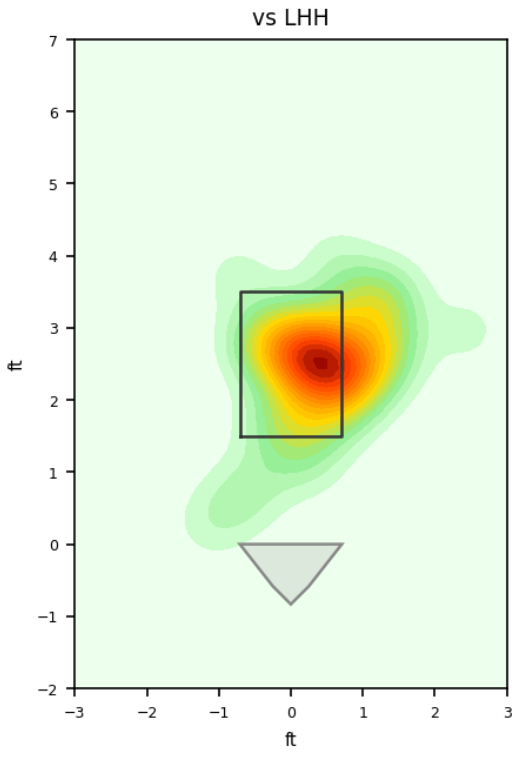

Esmil Rogers

AGU_VER | Right | 2026-04-16 to 2026-04-22

Pitching Profile

Pitch Type	Count	%	Avg Velo	Max Velo	Avg Spin	IVB	HB	Ext	Whiff%
Four-Seam	27	36.0%	88.1	89.7	2350.0	15.9	7.9	5.9	-
Slider	22	29.3%	80.4	83.1	2427.0	3.9	-4.2	5.2	-
Changeup	12	16.0%	83.2	87.9	1777.0	11.8	12.6	5.9	33.3%
Curveball	11	14.7%	73.4	74.3	2776.0	-12.8	-12.3	4.9	75.0%
Sinker	3	4.0%	87.7	88.7	2315.0	13.7	14.1	5.9	-

Movement Profile

Location Density

Location by Pitch Type & Count

Location by Handedness & Count

Splits vs LHH

Pitch	Count	%	Velo	Spin	IVB	HB	Whiff%
Four-Seam	19	42.2%	88.1	2352.0	15.9	8.2	-
Changeup	11	24.4%	82.7	1729.0	12.0	12.1	33.3%
Slider	9	20.0%	80.6	2426.0	4.0	-3.7	-
Curveball	6	13.3%	73.3	2794.0	-12.8	-12.9	66.7%