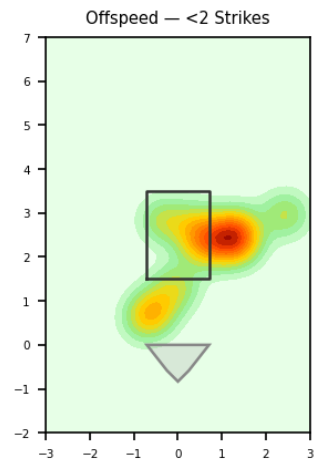

Esmil Rogers

AGU_VER | Right | 2026-04-16 to 2026-04-22

Pitching Profile

Pitch Type	Count	%	Avg Velo	Max Velo	Avg Spin	IVB	HB	Ext	Whiff%
Four-Seam	27	36.0%	88.1	89.7	2350.0	15.9	7.9	5.9	-
Slider	22	29.3%	80.4	83.1	2427.0	3.9	-4.2	5.2	-
Changeup	12	16.0%	83.2	87.9	1777.0	11.8	12.6	5.9	33.3%
Curveball	11	14.7%	73.4	74.3	2776.0	-12.8	-12.3	4.9	75.0%
Sinker	3	4.0%	87.7	88.7	2315.0	13.7	14.1	5.9	-

Movement Profile

Location Density

Location by Pitch Type & Count

Location by Handedness & Count

Splits vs LHH

Pitch	Count	%	Velo	Spin	IVB	HB	Whiff%
Four-Seam	19	42.2%	88.1	2352.0	15.9	8.2	-
Changeup	11	24.4%	82.7	1729.0	12.0	12.1	33.3%
Slider	9	20.0%	80.6	2426.0	4.0	-3.7	-
Curveball	6	13.3%	73.3	2794.0	-12.8	-12.9	66.7%

Splits vs RHH

Pitch	Count	%	Velo	Spin	IVB	HB	Whiff%
Slider	13	43.3%	80.2	2428.0	3.8	-4.6	-
Four-Seam	8	26.7%	88.0	2346.0	16.0	7.3	-
Curveball	5	16.7%	73.5	2754.0	-12.8	-11.4	100.0%
Sinker	3	10.0%	87.7	2315.0	13.7	14.1	-
Changeup	1	3.3%	87.9	2305.0	10.4	18.0	-