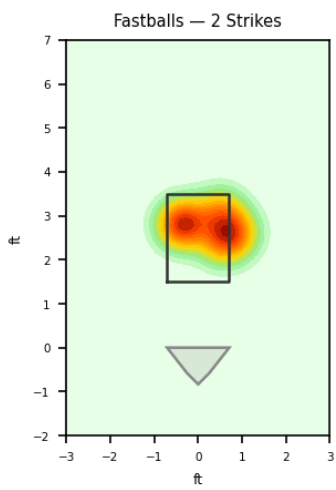

Movement Profile

Location Density

Location by Pitch Type & Count

Location by Handedness & Count

Splits vs LHH

Pitch	Count	%	Velo	Spin	IVB	HB	Whiff%
Four-Seam	19	42.2%	88.1	2352.0	15.9	8.2	-
Changeup	11	24.4%	82.7	1729.0	12.0	12.1	33.3%
Slider	9	20.0%	80.6	2426.0	4.0	-3.7	-
Curveball	6	13.3%	73.3	2794.0	-12.8	-12.9	66.7%

Splits vs RHH

Pitch	Count	%	Velo	Spin	IVB	HB	Whiff%
Slider	13	43.3%	80.2	2428.0	3.8	-4.6	-
Four-Seam	8	26.7%	88.0	2346.0	16.0	7.3	-
Curveball	5	16.7%	73.5	2754.0	-12.8	-11.4	100.0%
Sinker	3	10.0%	87.7	2315.0	13.7	14.1	-
Changeup	1	3.3%	87.9	2305.0	10.4	18.0	-