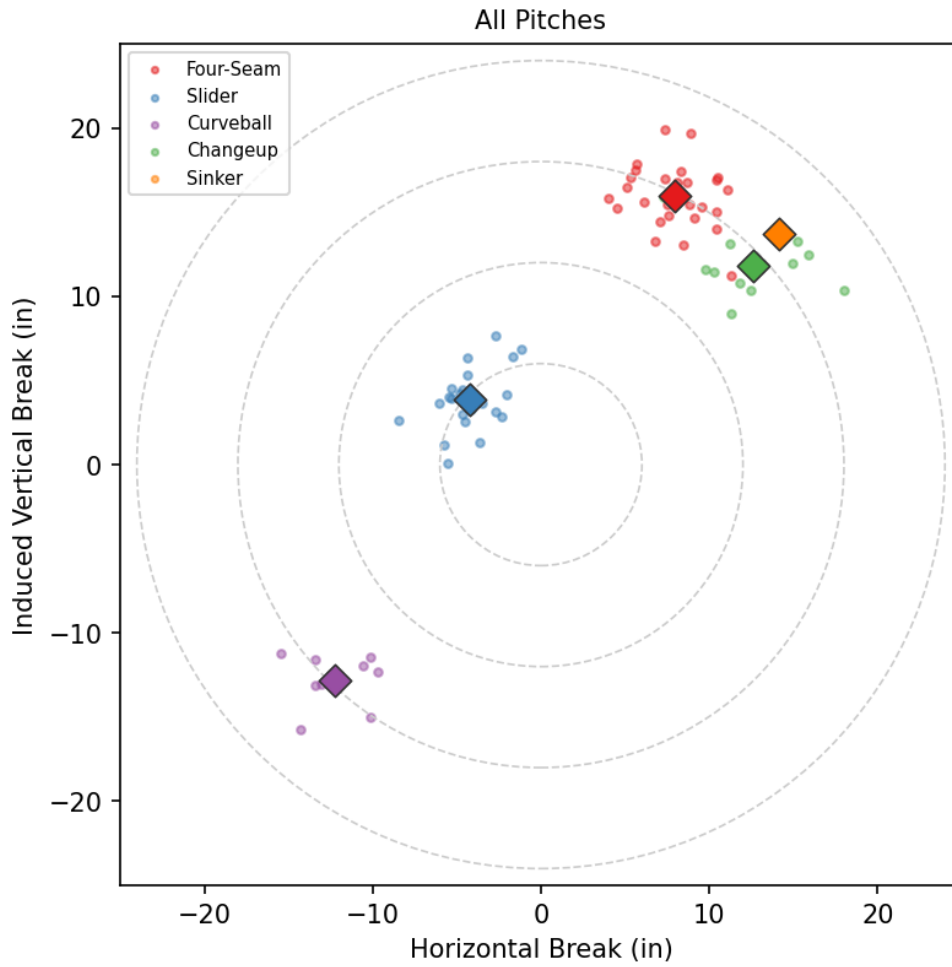

Esmil Rogers

AGU_VER | Right | 2026-04-16 to 2026-04-22

Pitching Profile

Pitch Type	Count	%	Avg Velo	Max Velo	Avg Spin	IVB	HB	Ext	Whiff%
Four-Seam	27	36.0%	88.1	89.7	2350.0	15.9	7.9	5.9	-
Slider	22	29.3%	80.4	83.1	2427.0	3.9	-4.2	5.2	-
Changeup	12	16.0%	83.2	87.9	1777.0	11.8	12.6	5.9	33.3%
Curveball	11	14.7%	73.4	74.3	2776.0	-12.8	-12.3	4.9	75.0%
Sinker	3	4.0%	87.7	88.7	2315.0	13.7	14.1	5.9	-

Movement Profile

Location Density

Location by Pitch Type & Count

Location by Handedness & Count

Splits vs LHH

Pitch	Count	%	Velo	Spin	IVB	HB	Whiff%
Four-Seam	19	42.2%	88.1	2352.0	15.9	8.2	-
Changeup	11	24.4%	82.7	1729.0	12.0	12.1	33.3%
Slider	9	20.0%	80.6	2426.0	4.0	-3.7	-
Curveball	6	13.3%	73.3	2794.0	-12.8	-12.9	66.7%

Splits vs RHH

Pitch	Count	%	Velo	Spin	IVB	HB	Whiff%
Slider	13	43.3%	80.2	2428.0	3.8	-4.6	-
Four-Seam	8	26.7%	88.0	2346.0	16.0	7.3	-
Curveball	5	16.7%	73.5	2754.0	-12.8	-11.4	100.0%
Sinker	3	10.0%	87.7	2315.0	13.7	14.1	-
Changeup	1	3.3%	87.9	2305.0	10.4	18.0	-

Traditional Pitching (API)

Stat	Value	Stat	Value
W-L	0-1	ERA	3.6
G/GS	1/1	SV/HD	0/0
IP	5.0	H/ER/HR	7/2/1
K/BB	2/0	K/BB Ratio	-
WHIP	1.4	K/9	3.6
BB/9	0.0	BF	23