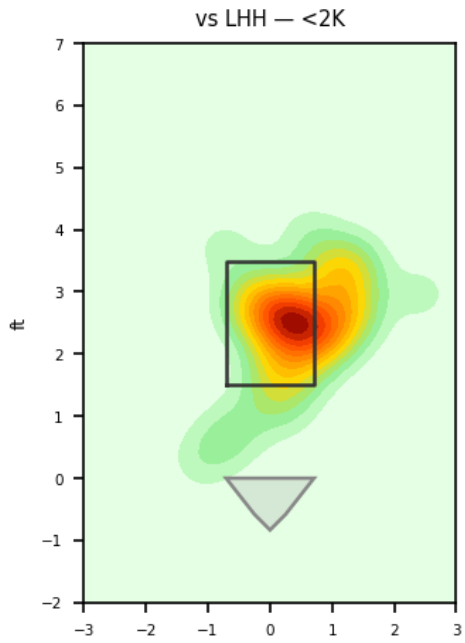

Esmil Rogers

AGU_VER | Right | 2026-04-16 to 2026-04-22

Pitching Profile

Pitch Type	Count	%	Avg Velo	Max Velo	Avg Spin	IVB	HB	Ext	Whiff%
Four-Seam	27	36.0%	88.1	89.7	2350.0	15.9	7.9	5.9	-
Slider	22	29.3%	80.4	83.1	2427.0	3.9	-4.2	5.2	-
Changeup	12	16.0%	83.2	87.9	1777.0	11.8	12.6	5.9	33.3%
Curveball	11	14.7%	73.4	74.3	2776.0	-12.8	-12.3	4.9	75.0%
Sinker	3	4.0%	87.7	88.7	2315.0	13.7	14.1	5.9	-

Movement Profile

Location Density

Location by Pitch Type & Count

Location by Handedness & Count

Splits vs LHH

Pitch	Count	%	Velo	Spin	IVB	HB	Whiff%
Four-Seam	19	42.2%	88.1	2352.0	15.9	8.2	-
Changeup	11	24.4%	82.7	1729.0	12.0	12.1	33.3%
Slider	9	20.0%	80.6	2426.0	4.0	-3.7	-
Curveball	6	13.3%	73.3	2794.0	-12.8	-12.9	66.7%

Splits vs RHH

Pitch	Count	%	Velo	Spin	IVB	HB	Whiff%
Slider	13	43.3%	80.2	2428.0	3.8	-4.6	-
Four-Seam	8	26.7%	88.0	2346.0	16.0	7.3	-
Curveball	5	16.7%	73.5	2754.0	-12.8	-11.4	100.0%
Sinker	3	10.0%	87.7	2315.0	13.7	14.1	-
Changeup	1	3.3%	87.9	2305.0	10.4	18.0	-