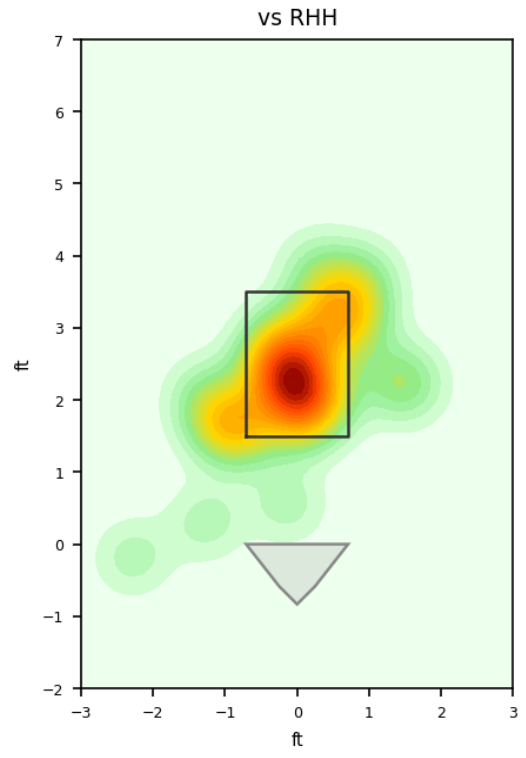

Esmil Rogers

AGU_VER | Right | 2026-04-16 to 2026-04-22

Pitching Profile

Pitch Type	Count	%	Avg Velo	Max Velo	Avg Spin	IVB	HB	Ext	Whiff%
Four-Seam	27	36.0%	88.1	89.7	2350.0	15.9	7.9	5.9	-
Slider	22	29.3%	80.4	83.1	2427.0	3.9	-4.2	5.2	-
Changeup	12	16.0%	83.2	87.9	1777.0	11.8	12.6	5.9	33.3%
Curveball	11	14.7%	73.4	74.3	2776.0	-12.8	-12.3	4.9	75.0%
Sinker	3	4.0%	87.7	88.7	2315.0	13.7	14.1	5.9	-

Movement Profile

Location Density

Location by Pitch Type & Count

Location by Handedness & Count

Splits vs LHH

Pitch	Count	%	Velo	Spin	IVB	HB	Whiff%
Four-Seam	19	42.2%	88.1	2352.0	15.9	8.2	-
Changeup	11	24.4%	82.7	1729.0	12.0	12.1	33.3%
Slider	9	20.0%	80.6	2426.0	4.0	-3.7	-
Curveball	6	13.3%	73.3	2794.0	-12.8	-12.9	66.7%