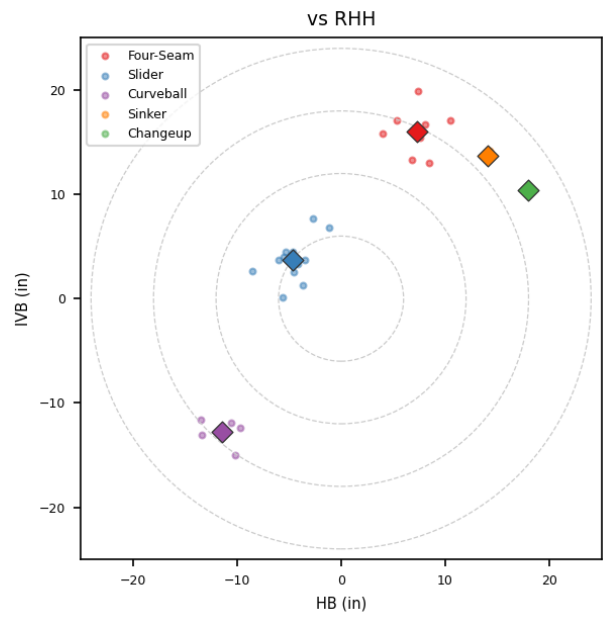

Esmil Rogers

AGU_VER | Right | 2026-04-16 to 2026-04-22

Pitching Profile

Pitch Type	Count	%	Avg Velo	Max Velo	Avg Spin	IVB	HB	Ext	Whiff%
Four-Seam	27	36.0%	88.1	89.7	2350.0	15.9	7.9	5.9	-
Slider	22	29.3%	80.4	83.1	2427.0	3.9	-4.2	5.2	-
Changeup	12	16.0%	83.2	87.9	1777.0	11.8	12.6	5.9	33.3%
Curveball	11	14.7%	73.4	74.3	2776.0	-12.8	-12.3	4.9	75.0%
Sinker	3	4.0%	87.7	88.7	2315.0	13.7	14.1	5.9	-

Movement Profile

Location Density

Location by Pitch Type & Count

Location by Handedness & Count

Splits vs LHH

Pitch	Count	%	Velo	Spin	IVB	HB	Whiff%
Four-Seam	19	42.2%	88.1	2352.0	15.9	8.2	-
Changeup	11	24.4%	82.7	1729.0	12.0	12.1	33.3%
Slider	9	20.0%	80.6	2426.0	4.0	-3.7	-
Curveball	6	13.3%	73.3	2794.0	-12.8	-12.9	66.7%

Splits vs RHH

Pitch	Count	%	Velo	Spin	IVB	HB	Whiff%
Slider	13	43.3%	80.2	2428.0	3.8	-4.6	-
Four-Seam	8	26.7%	88.0	2346.0	16.0	7.3	-
Curveball	5	16.7%	73.5	2754.0	-12.8	-11.4	100.0%
Sinker	3	10.0%	87.7	2315.0	13.7	14.1	-
Changeup	1	3.3%	87.9	2305.0	10.4	18.0	-