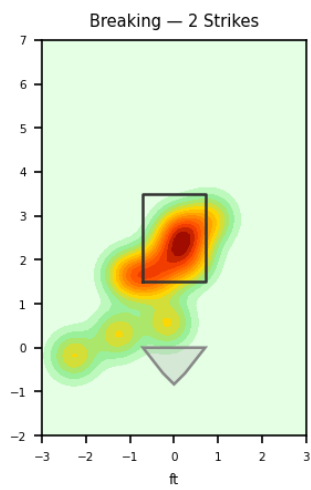

Esmil Rogers

AGU_VER | Right | 2026-04-16 to 2026-04-22

Pitching Profile

Pitch Type	Count	%	Avg Velo	Max Velo	Avg Spin	IVB	HB	Ext	Whiff%
Four-Seam	27	36.0%	88.1	89.7	2350.0	15.9	7.9	5.9	-
Slider	22	29.3%	80.4	83.1	2427.0	3.9	-4.2	5.2	-
Changeup	12	16.0%	83.2	87.9	1777.0	11.8	12.6	5.9	33.3%
Curveball	11	14.7%	73.4	74.3	2776.0	-12.8	-12.3	4.9	75.0%
Sinker	3	4.0%	87.7	88.7	2315.0	13.7	14.1	5.9	-

Movement Profile

Location Density

Location by Pitch Type & Count

Location by Handedness & Count

Splits vs LHH

Pitch	Count	%	Velo	Spin	IVB	HB	Whiff%
Four-Seam	19	42.2%	88.1	2352.0	15.9	8.2	-
Changeup	11	24.4%	82.7	1729.0	12.0	12.1	33.3%
Slider	9	20.0%	80.6	2426.0	4.0	-3.7	-
Curveball	6	13.3%	73.3	2794.0	-12.8	-12.9	66.7%

Splits vs RHH

Pitch	Count	%	Velo	Spin	IVB	HB	Whiff%
Slider	13	43.3%	80.2	2428.0	3.8	-4.6	-
Four-Seam	8	26.7%	88.0	2346.0	16.0	7.3	-
Curveball	5	16.7%	73.5	2754.0	-12.8	-11.4	100.0%
Sinker	3	10.0%	87.7	2315.0	13.7	14.1	-
Changeup	1	3.3%	87.9	2305.0	10.4	18.0	-