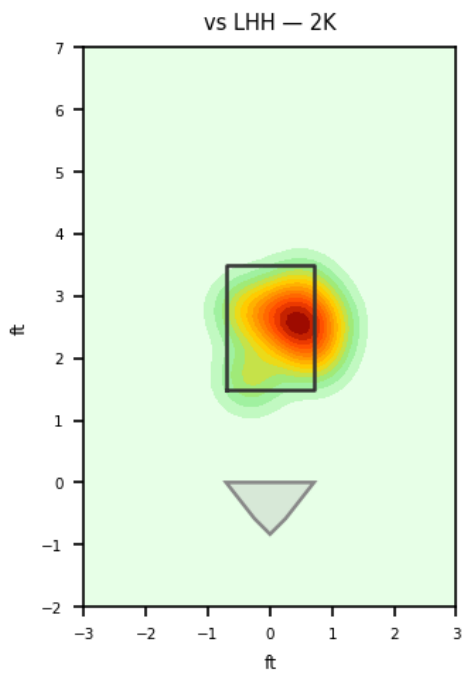

Movement Profile

Location Density

Location by Pitch Type & Count

Location by Handedness & Count

Splits vs LHH

Pitch	Count	%	Velo	Spin	IVB	HB	Whiff%
Four-Seam	19	42.2%	88.1	2352.0	15.9	8.2	-
Changeup	11	24.4%	82.7	1729.0	12.0	12.1	33.3%
Slider	9	20.0%	80.6	2426.0	4.0	-3.7	-
Curveball	6	13.3%	73.3	2794.0	-12.8	-12.9	66.7%

Splits vs RHH

Pitch	Count	%	Velo	Spin	IVB	HB	Whiff%
Slider	13	43.3%	80.2	2428.0	3.8	-4.6	-
Four-Seam	8	26.7%	88.0	2346.0	16.0	7.3	-
Curveball	5	16.7%	73.5	2754.0	-12.8	-11.4	100.0%
Sinker	3	10.0%	87.7	2315.0	13.7	14.1	-
Changeup	1	3.3%	87.9	2305.0	10.4	18.0	-