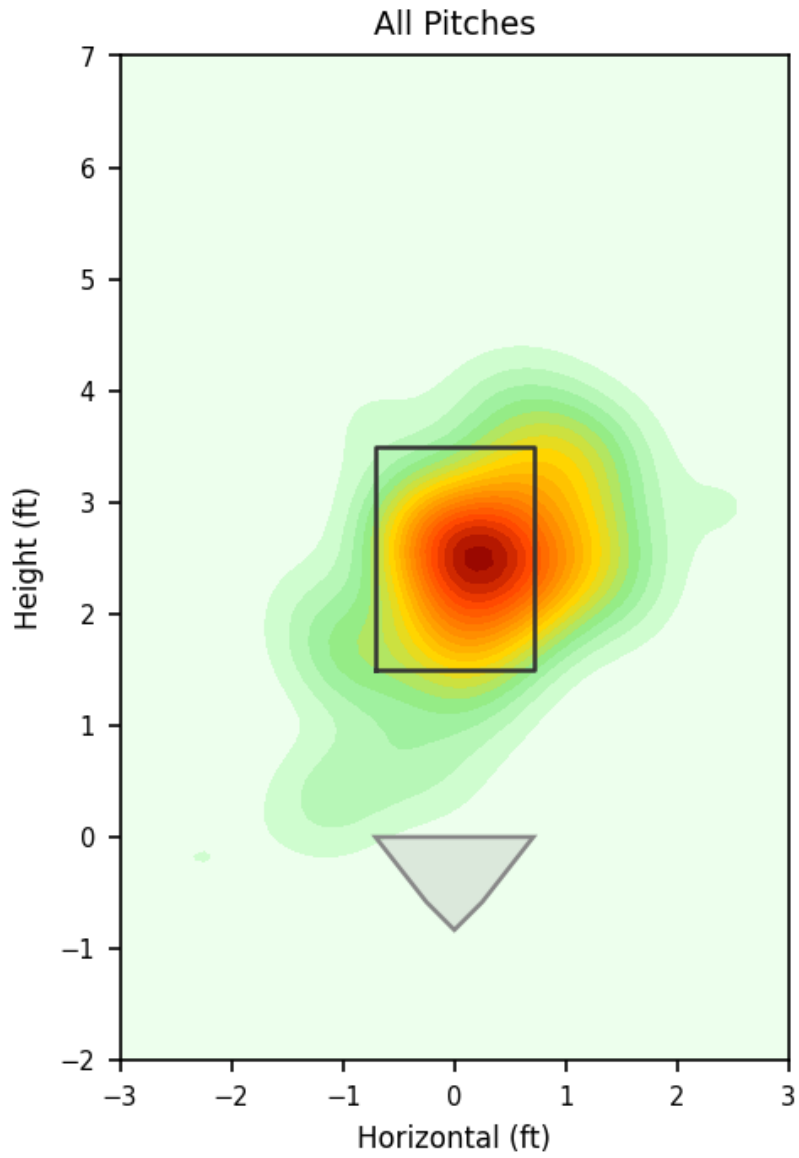

Esmil Rogers

AGU_VER | Right | 2026-04-16 to 2026-04-22

Pitching Profile

Pitch Type	Count	%	Avg Velo	Max Velo	Avg Spin	IVB	HB	Ext	Whiff%
Four-Seam	27	36.0%	88.1	89.7	2350.0	15.9	7.9	5.9	-
Slider	22	29.3%	80.4	83.1	2427.0	3.9	-4.2	5.2	-
Changeup	12	16.0%	83.2	87.9	1777.0	11.8	12.6	5.9	33.3%
Curveball	11	14.7%	73.4	74.3	2776.0	-12.8	-12.3	4.9	75.0%
Sinker	3	4.0%	87.7	88.7	2315.0	13.7	14.1	5.9	-

Movement Profile

Location Density

Location by Pitch Type & Count

Location by Handedness & Count

Splits vs LHH

Pitch	Count	%	Velo	Spin	IVB	HB	Whiff%
Four-Seam	19	42.2%	88.1	2352.0	15.9	8.2	-
Changeup	11	24.4%	82.7	1729.0	12.0	12.1	33.3%
Slider	9	20.0%	80.6	2426.0	4.0	-3.7	-
Curveball	6	13.3%	73.3	2794.0	-12.8	-12.9	66.7%