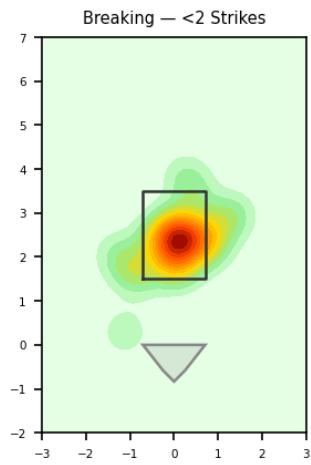

Esmil Rogers

AGU_VER | Right | 2026-04-16 to 2026-04-22

Pitching Profile

Pitch Type	Count	%	Avg Velo	Max Velo	Avg Spin	IVB	HB	Ext	Whiff%
Four-Seam	27	36.0%	88.1	89.7	2350.0	15.9	7.9	5.9	-
Slider	22	29.3%	80.4	83.1	2427.0	3.9	-4.2	5.2	-
Changeup	12	16.0%	83.2	87.9	1777.0	11.8	12.6	5.9	33.3%
Curveball	11	14.7%	73.4	74.3	2776.0	-12.8	-12.3	4.9	75.0%
Sinker	3	4.0%	87.7	88.7	2315.0	13.7	14.1	5.9	-

Movement Profile

Location Density

Location by Pitch Type & Count

Location by Handedness & Count

Splits vs LHH

Pitch	Count	%	Velo	Spin	IVB	HB	Whiff%
Four-Seam	19	42.2%	88.1	2352.0	15.9	8.2	-
Changeup	11	24.4%	82.7	1729.0	12.0	12.1	33.3%
Slider	9	20.0%	80.6	2426.0	4.0	-3.7	-
Curveball	6	13.3%	73.3	2794.0	-12.8	-12.9	66.7%

Splits vs RHH

Pitch	Count	%	Velo	Spin	IVB	HB	Whiff%
Slider	13	43.3%	80.2	2428.0	3.8	-4.6	-
Four-Seam	8	26.7%	88.0	2346.0	16.0	7.3	-
Curveball	5	16.7%	73.5	2754.0	-12.8	-11.4	100.0%
Sinker	3	10.0%	87.7	2315.0	13.7	14.1	-
Changeup	1	3.3%	87.9	2305.0	10.4	18.0	-