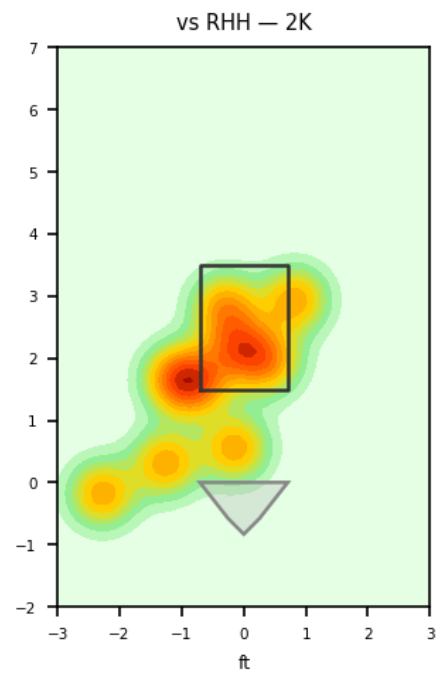

Esmil Rogers

AGU_VER | Right | 2026-04-16 to 2026-04-22

Pitching Profile

Pitch Type	Count	%	Avg Velo	Max Velo	Avg Spin	IVB	HB	Ext	Whiff%
Four-Seam	27	36.0%	88.1	89.7	2350.0	15.9	7.9	5.9	-
Slider	22	29.3%	80.4	83.1	2427.0	3.9	-4.2	5.2	-
Changeup	12	16.0%	83.2	87.9	1777.0	11.8	12.6	5.9	33.3%
Curveball	11	14.7%	73.4	74.3	2776.0	-12.8	-12.3	4.9	75.0%
Sinker	3	4.0%	87.7	88.7	2315.0	13.7	14.1	5.9	-

Movement Profile

Location Density

Location by Pitch Type & Count

Location by Handedness & Count

Splits vs LHH

Pitch	Count	%	Velo	Spin	IVB	HB	Whiff%
Four-Seam	19	42.2%	88.1	2352.0	15.9	8.2	-
Changeup	11	24.4%	82.7	1729.0	12.0	12.1	33.3%
Slider	9	20.0%	80.6	2426.0	4.0	-3.7	-
Curveball	6	13.3%	73.3	2794.0	-12.8	-12.9	66.7%

Splits vs RHH

Pitch	Count	%	Velo	Spin	IVB	HB	Whiff%
Slider	13	43.3%	80.2	2428.0	3.8	-4.6	-
Four-Seam	8	26.7%	88.0	2346.0	16.0	7.3	-
Curveball	5	16.7%	73.5	2754.0	-12.8	-11.4	100.0%
Sinker	3	10.0%	87.7	2315.0	13.7	14.1	-
Changeup	1	3.3%	87.9	2305.0	10.4	18.0	-